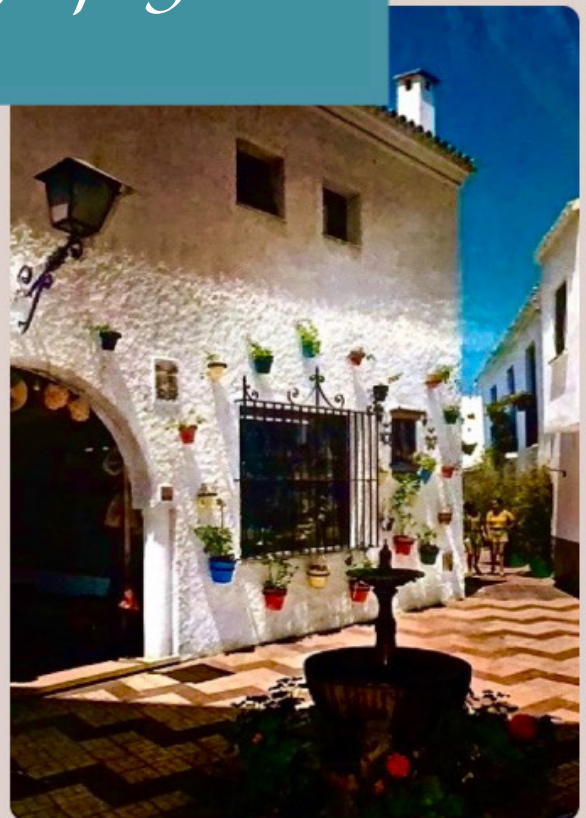

N-401 A BEAUTIFUL MOUNTAIN WATERFALL IN MID-AUTUMN

Feeding the Ducks at Middleborough

Photographed by R Mead, Home Farm WI

Picture Perfect: Postcard Photography

N-401 A BEAUTIFUL MOUNTAIN WATERFALL IN MID-AUTUMN

2. - SAINT-GINGOLPH
(Haute-Savoie).
La Douane Suisse.

Photographed by R Mead, Home Farm W.I.