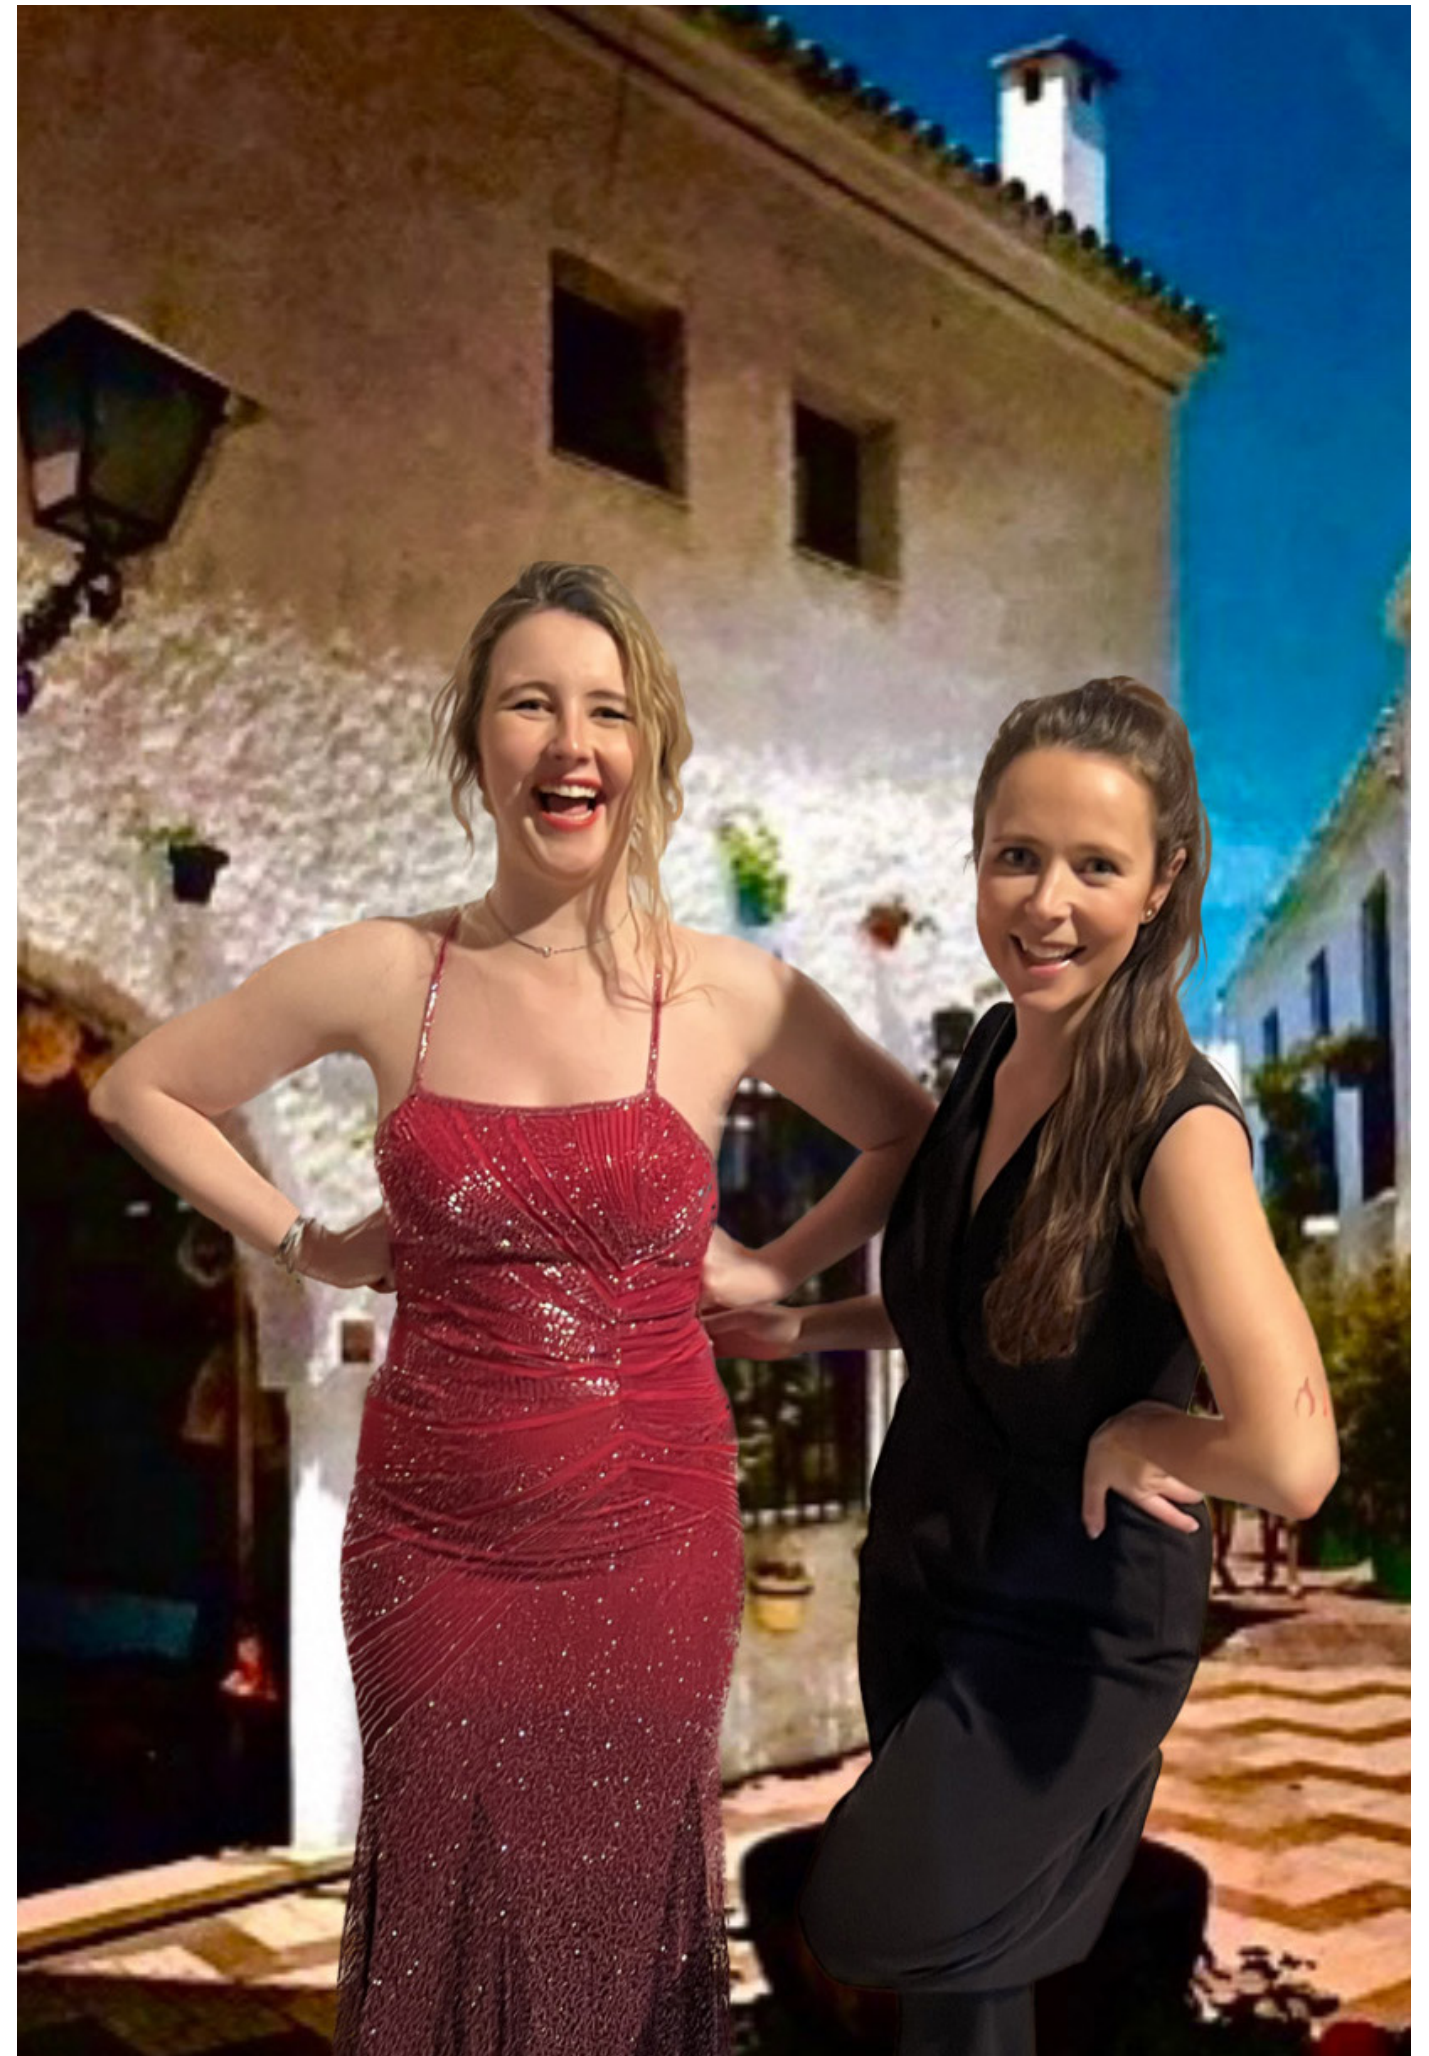

N-401 A BEAUTIFUL MOUNTAIN WATERFALL IN MID-AUTUMN

Feeding the Ducks at Middleborough

Photographed by R Mead, Home Farm WI

Picture Perfect: Postcard Photography

N-401 A BEAUTIFUL MOUNTAIN WATERFALL IN MID-AUTUMN

2. - SAINT-GINGOLPH
(Haute-Savoie).
La Douane Suisse.

Photographed by R Mead, Home Farm W.I.